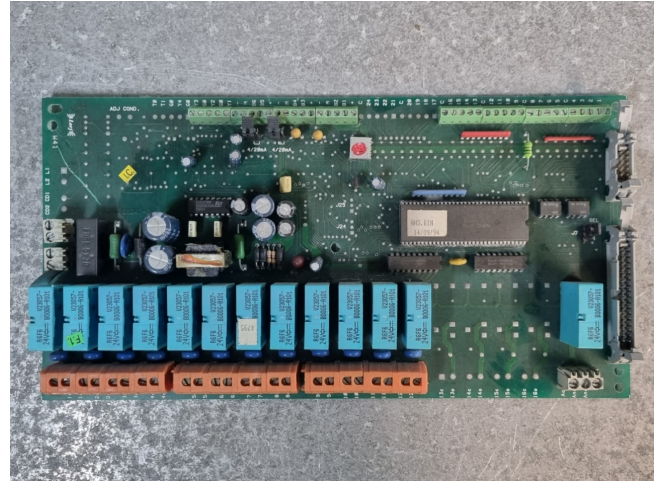

# Carel 89247-B

## Specifications

Marca	Carel
Tipo	89247-B
Spec.	Module
Remarks	170x140x30 mm (LxWxH)
Stock	1

### Used Carel 89247-B

Used Carel 89247-B print / module. De-installed from a water chiller.